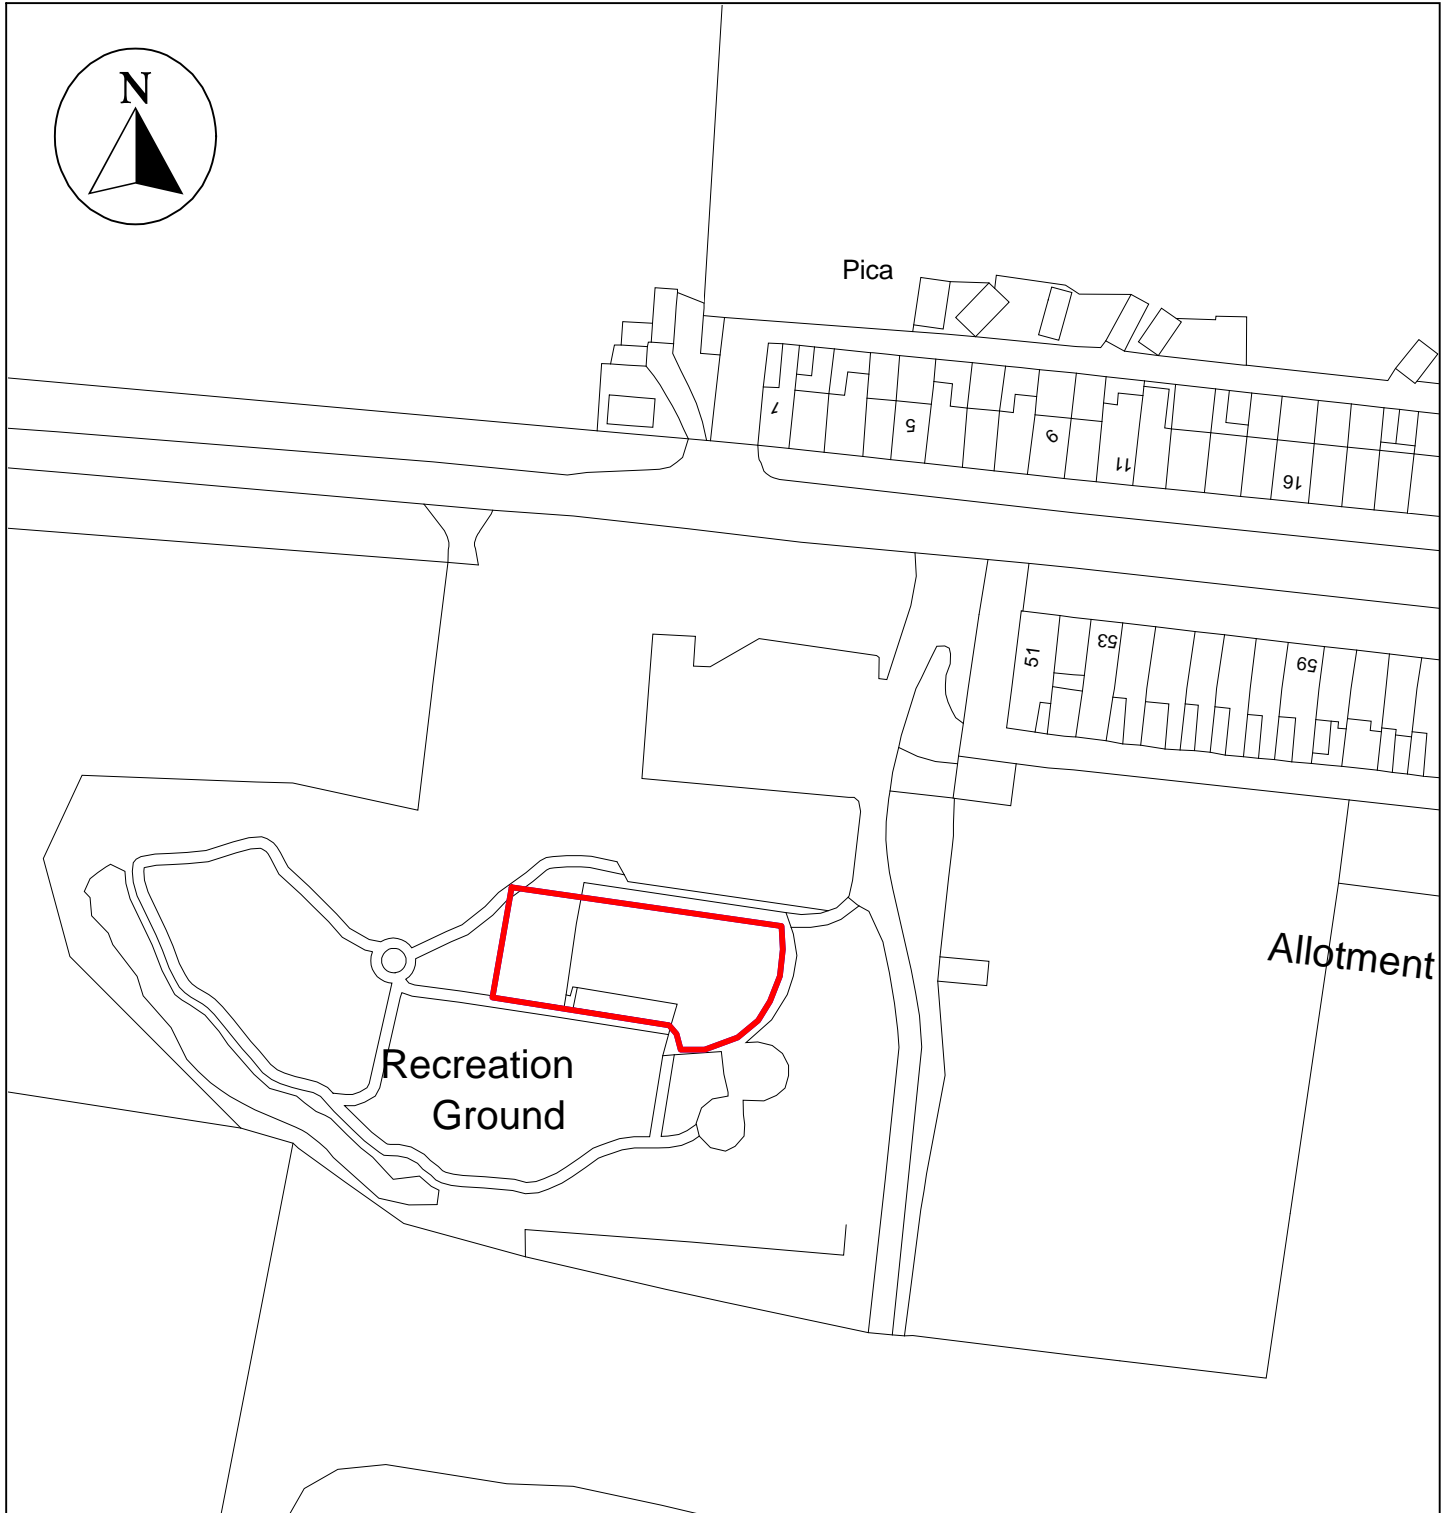

# Public Space Protection Order Cumberland Council 2024

ANTI-SOCIAL BEHAVIOUR CRIME AND  
POLICING ACT 2014

## Pica Play Area, Workington, CA14 4QA

Neighbourhoods  
Education and Enforcement  
Allerdale House  
Workington  
CA14 3YJ

Scale: 1 : 1,000  
Date: February 2024

©crown copyright database rights 2024  
ordnance survey AC0000861732